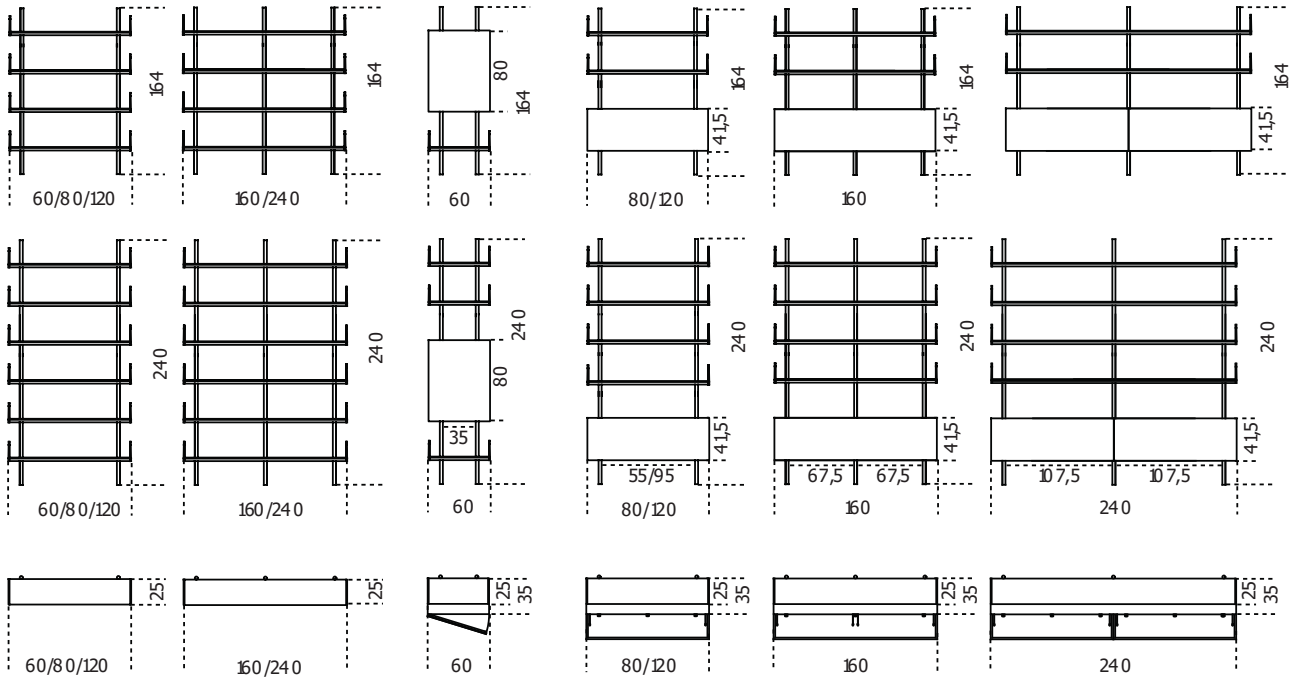

80 x 35 x 164
120 x 35 x 164
80 x 35 x 240
120 x 35 x 240
160 x 35 x 164
240 x 35 x 164
160 x 35 x 240
240 x 35 x 240

$31\frac{1}{2} \times 14 \times 64\frac{3}{4}$
 $47\frac{1}{4} \times 14 \times 64\frac{3}{4}$
 $31\frac{1}{2} \times 14 \times 94\frac{1}{2}$
 $47\frac{1}{4} \times 14 \times 94\frac{1}{2}$
 $63 \times 14 \times 64\frac{3}{4}$
 $94\frac{1}{2} \times 14 \times 64\frac{3}{4}$
 $63 \times 14 \times 94\frac{1}{2}$
 $94\frac{1}{2} \times 14 \times 94\frac{1}{2}$